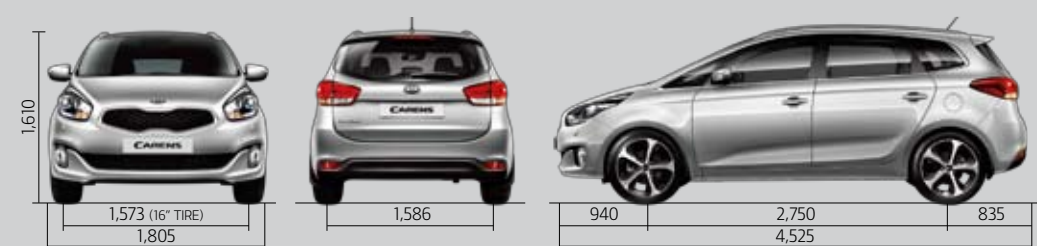

BODY COLORS

Choose from eight stylish yet timeless exterior colors that truly show off new Carens' striking design cues.

Clear White (1D)

Bright Silver (3D)

Celestial Silver (K3Y)

Galaxy Brown (K7N)

Inferno Red (AJR)

*Inferno Red will be available from August 2013

Newport Blue (KU9)

Titanium Silver (IM)

Black Cherry (9H)

WHEELS

A choice of four newly-designed wheels gives Carens maximum curb appeal.

SPECIFICATIONS (mm)

Overall length	4,525	Overhang (rear)	835
Overall width	1,805	Interior demension (length)	2,454
Overall height	1,610	Interior demension (width)	1,513
Wheelbase	2,750	Interior demension (height)	1,264
Wheel tread (front)	1,573	Min. ground clearance (sub frame)	151
Wheel tread (rear)	1,586	Fuel tank capacity (litres)	58
Overhang (front)	940	Min. turning circle radius (m)	5.5

DIMENSIONS (mm)